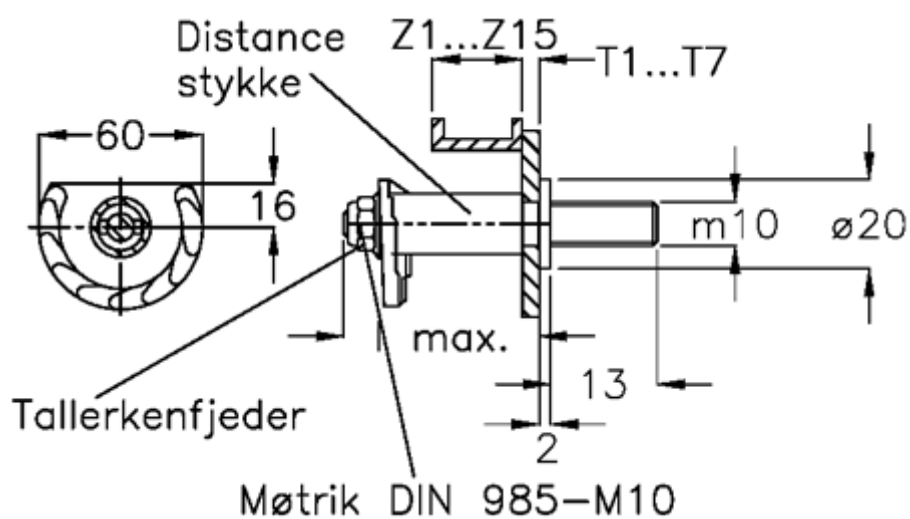

Article number: 20895406

Description: E+G Door lock
GN 117-GB-T4-Z6

Measures

Cam thickness = 15-24